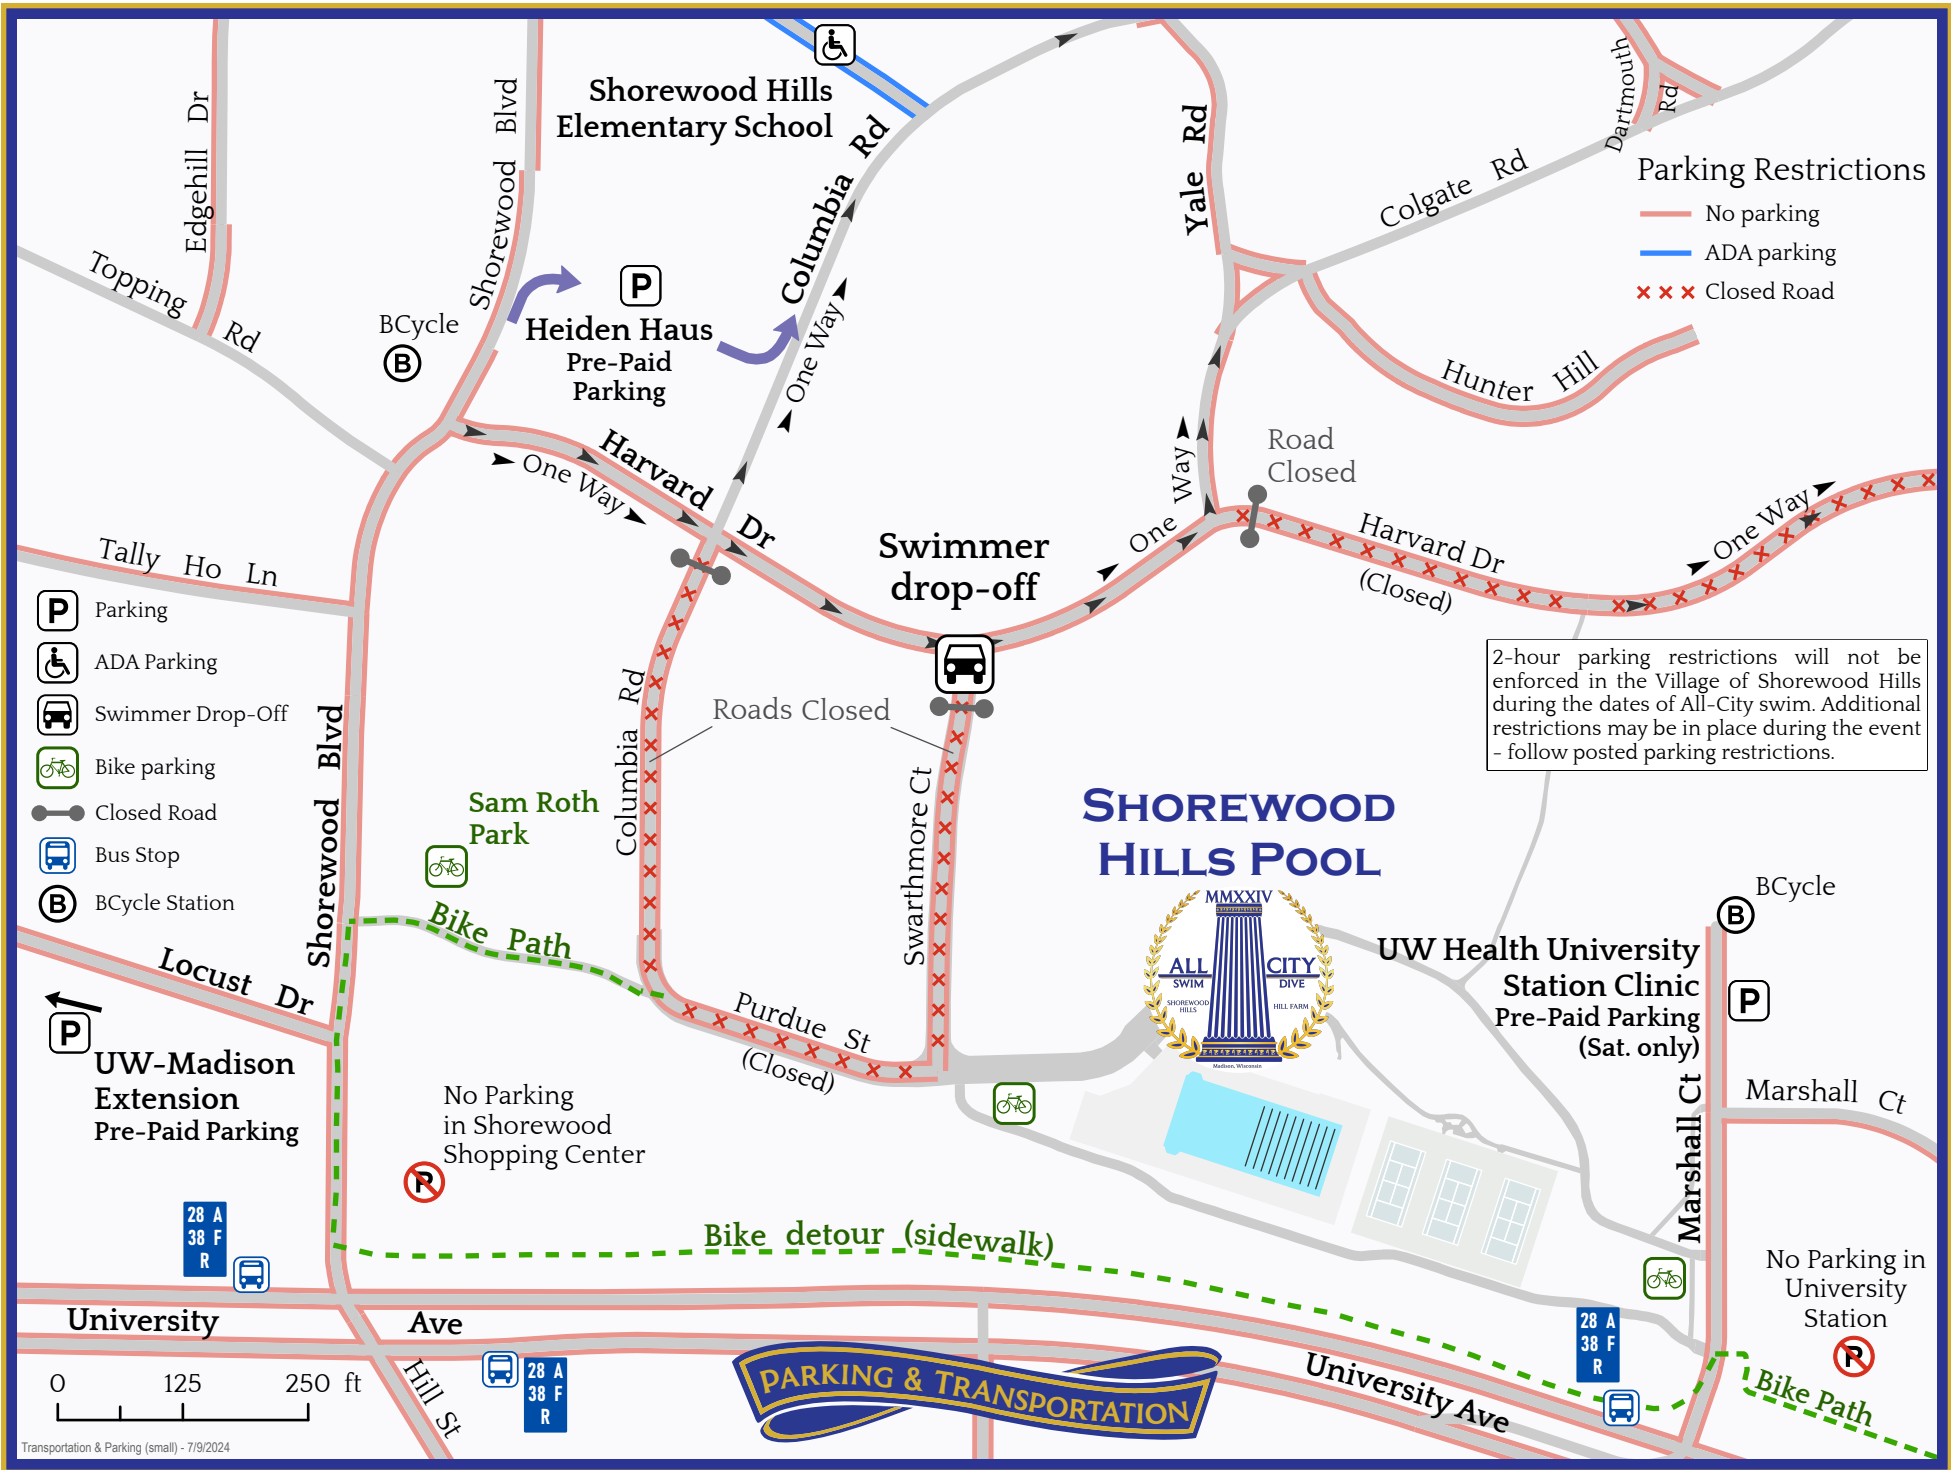

Walkway tunnel

28
38
A
F
R

UNIVERSITY AVE

UNIVERSITY AVE

Parking Restrictions

- No parking
- ADA parking
- xxx Closed Road

2-hour parking restrictions will not be enforced in the Village of Shorewood Hills during the dates of All-City swim. Additional restrictions may be in place during the event - follow posted parking restrictions.