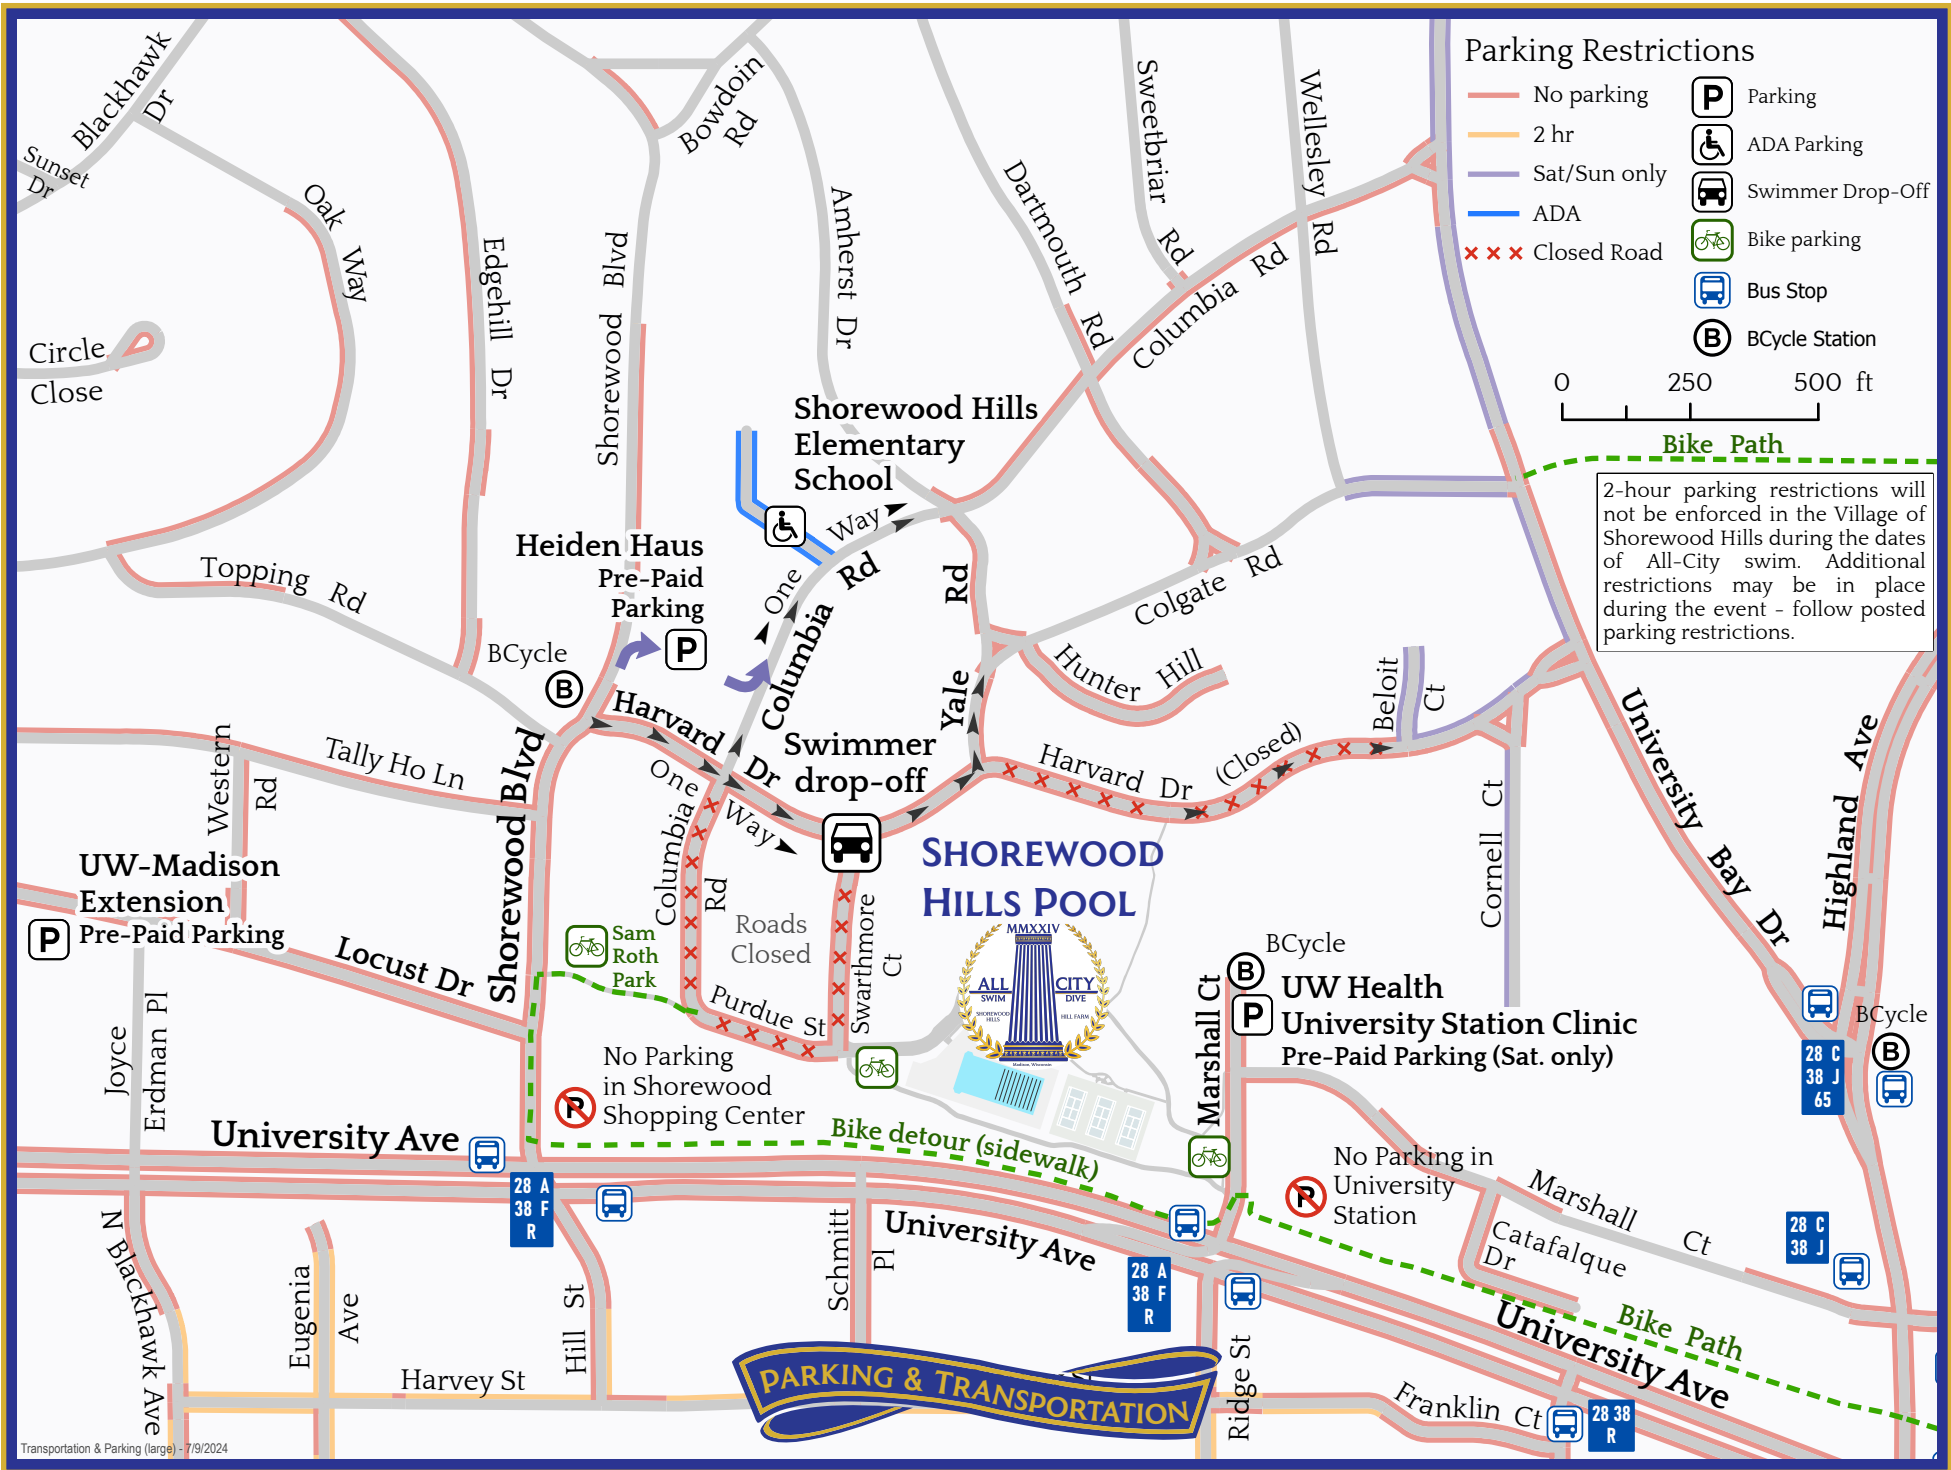

Parking Restrictions

- No parking
- 2 hr
- Sat/Sun only
- ADA
- XXX Closed Road
- Parking
- ADA Parking
- Swimmer Drop-Off
- Bike parking
- Bus Stop
- BCycle Station

Bike Path

2-hour parking restrictions will not be enforced in the Village of Shorewood Hills during the dates of All-City swim. Additional restrictions may be in place during the event - follow posted parking restrictions.

PARKING & TRANSPORTATION